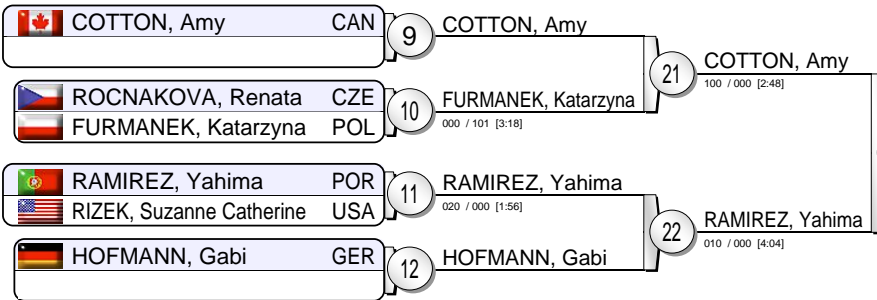

(CZE Prague, 28 Feb. - 01 Mar. 2009)

-78 kg

24 Judoka

Pool A

Pool B

Pool C

Pool D

31 WOLLERT, Heide
002 / 001 [5:00]