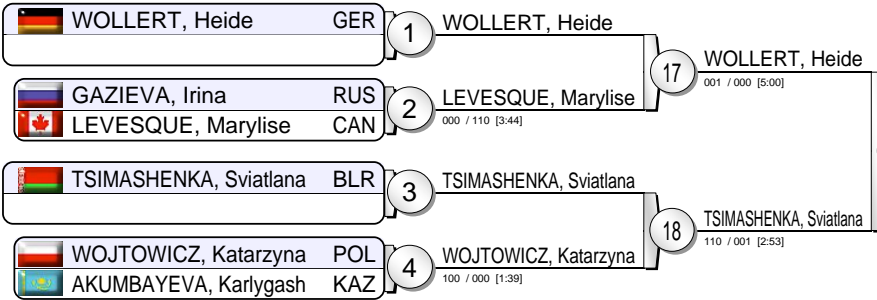

EJU World Cup Prague 2009

(CZE Prague, 28 Feb. - 01 Mar. 2009)

-78 kg

24 Judoka

Pool A