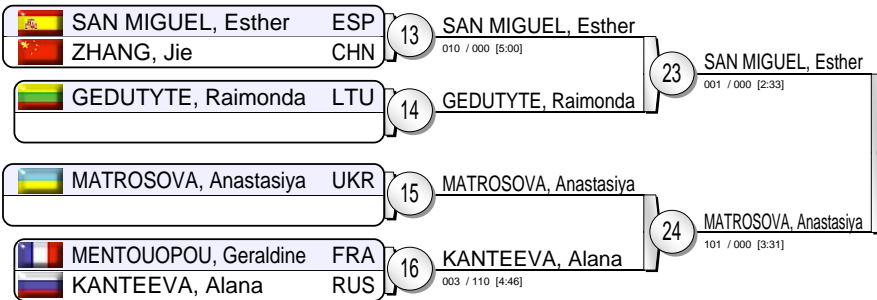

(CZE Prague, 28 Feb. - 01 Mar. 2009)

-78 kg

24 Judoka

Pool A

Pool B

Pool C

Pool D

31 WOLLERT, Heide
002 / 001 [5:00]