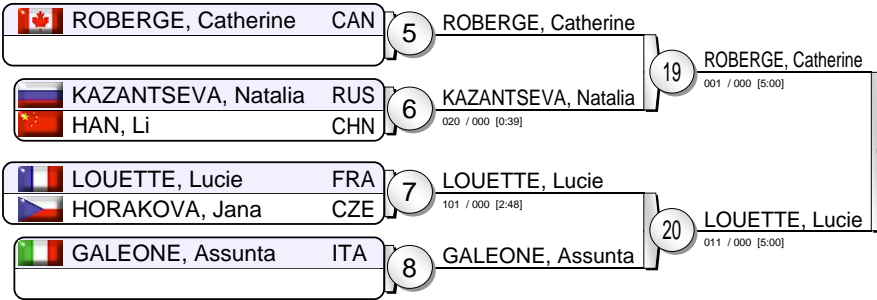

(CZE Prague, 28 Feb. - 01 Mar. 2009)

-78 kg

24 Judoka

Pool A

Pool B

Pool C

Pool D

31 WOLLERT, Heide
002 / 001 [5:00]